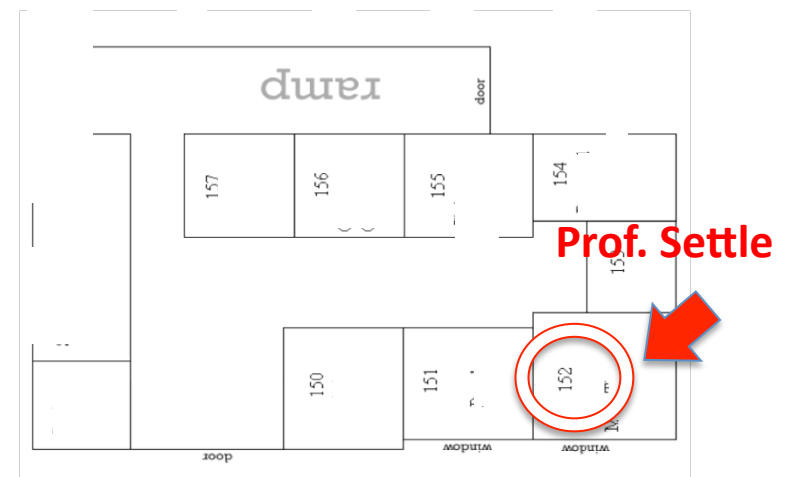

The SSRMC is located in the basement of Blow Hall, on the old part of campus. When you are facing the building from the south side, we are located underneath the Charles Center. Prof. Settle's office is 152, at the end of the hall.

Finding Prof. Settle's office in the new Social Science Research Methods Center

Morton

Front Door