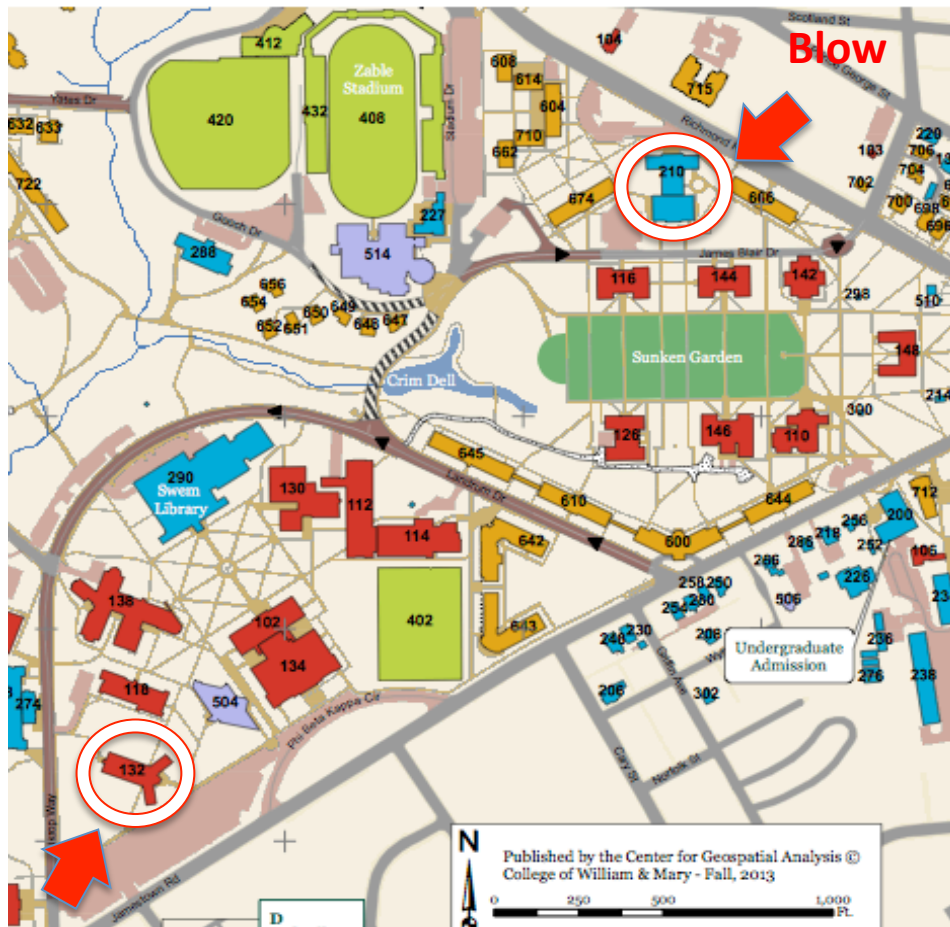

The SSRMC is located in the basement of Blow Hall, on the old part of campus. When you are facing the building from the south side, we are located underneath the Charles Center. Prof. Settle's office is 152, at the end of the hall.

Finding Prof. Settle's office in the new Social Science Research Methods Center

Morton

Front Door